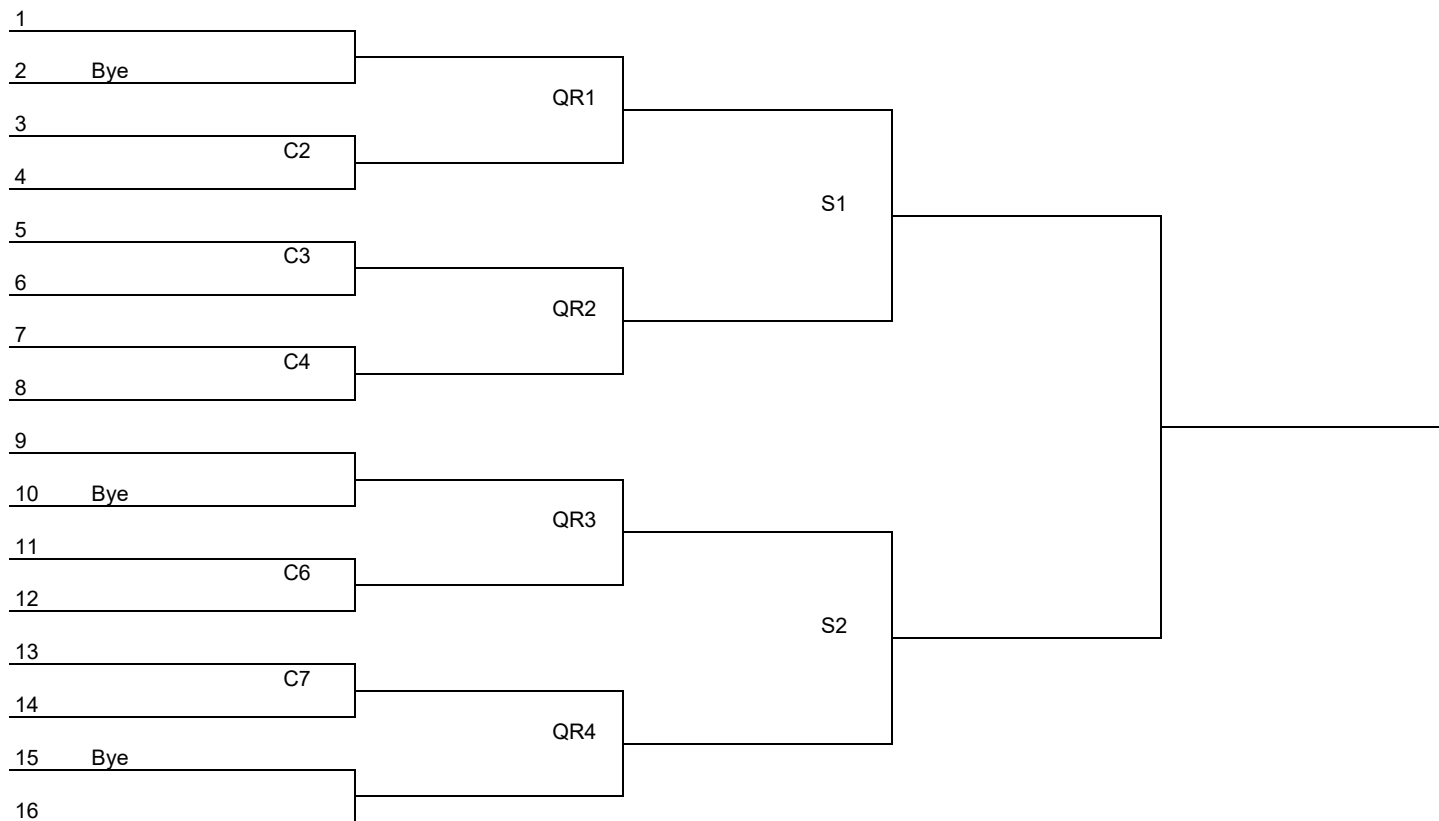

13 Teams - C feed in to CR

Main

Semi Reprive

Quarter Reprive

Quarter Consolation

13 Teams - C feed in to CR

Consolation

Consolation Reprieve