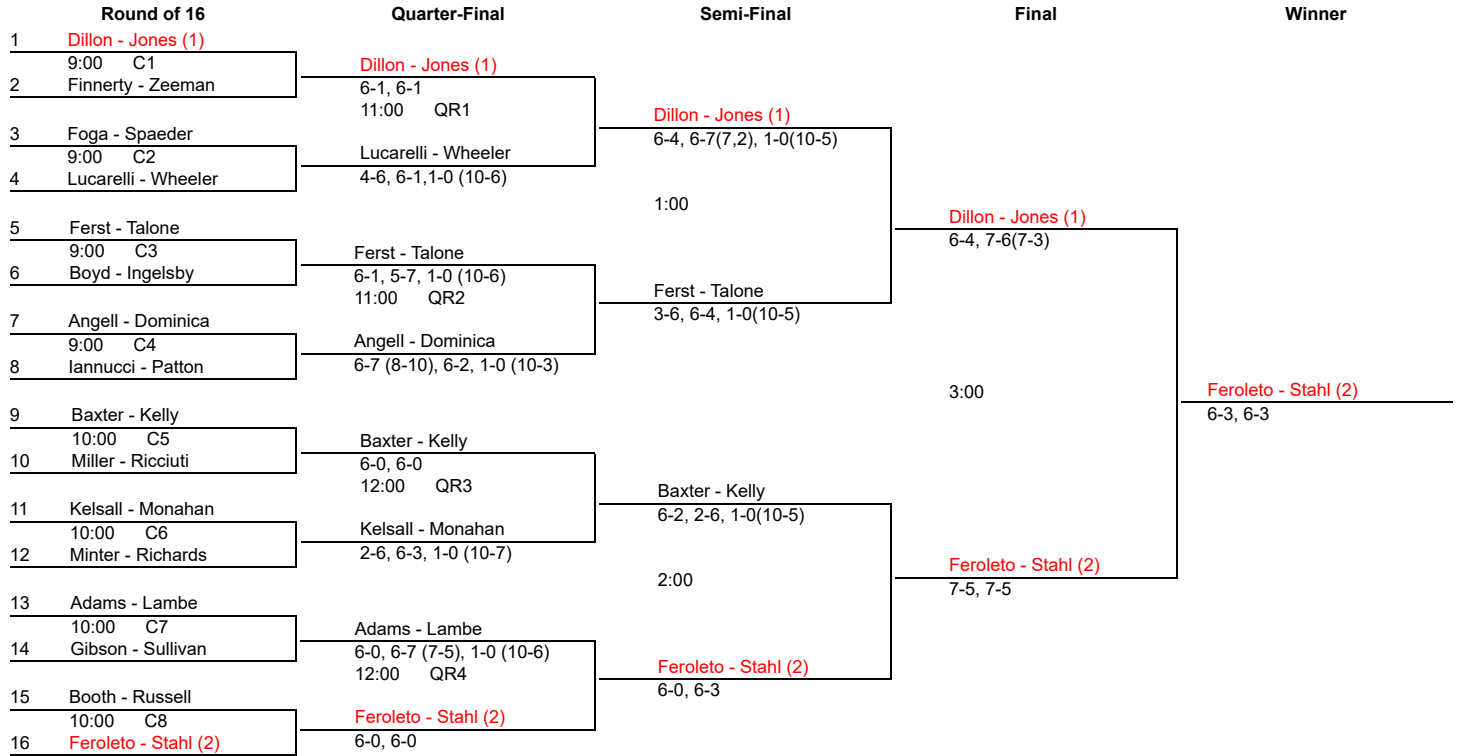

APTA Women's PTI 65+ Nationals
Thursday, February 22, 2024

Main Draw

APTA Women's PTI 65+ Nationals
Thursday, February 22, 2024

Quarter Reprive Draw

Semi-Final		Final	Winner
QR1	Lucarelli - Wheeler 1:00	Lucarelli - Wheeler 6-4, 6-3 2:00	Lucarelli - Wheeler 6-2, 2-6, 1-0(11-9)
QR2	Angell - Dominica		
QR3	Kelsall - Monahan 1:00	Kelsall - Monahan	
QR4	Adams - Lambe	7-5, 1-6, 1-0(10-3)	

APTA Women's PTI 65+ Nationals
 Thursday, February 22, 2024

Consolation Draw

APTA Women's PTI 65+ Nationals
 Thursday, February 22, 2024

Consolation Reprive Draw

Semi-Final		Final	Winner
CR1	Finnerty - Zeeman 2:00	Iannucci - Patton 6-1, 5-7, 1-0 (10-3) 4:00	Iannucci - Patton 6-1, 6-0
CR2	Iannucci - Patton		
CR3	Miller - Ricciuti 3:00	Miller - Ricciuti 6-4, 6-1	
CR4	Booth - Russell		