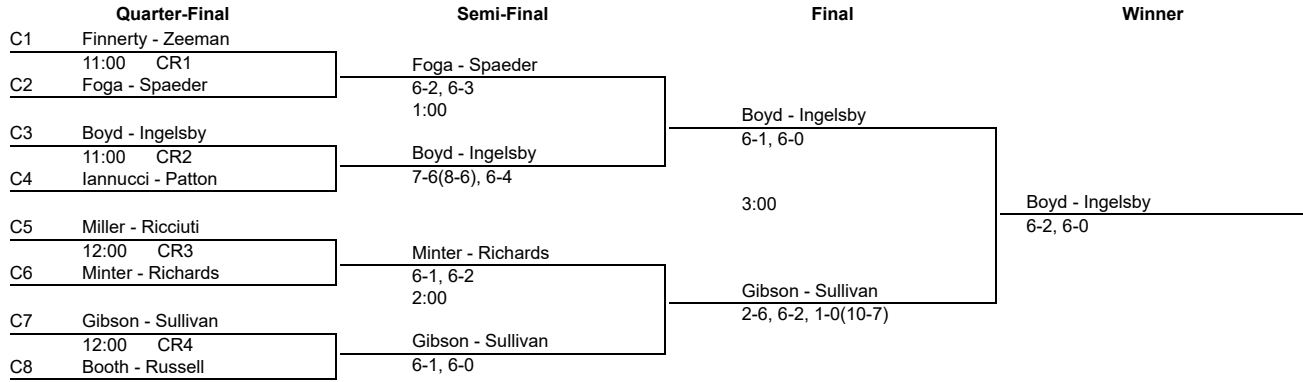

APTA Women's PTI 65+ Nationals
Thursday, February 22, 2024

Consolation Draw