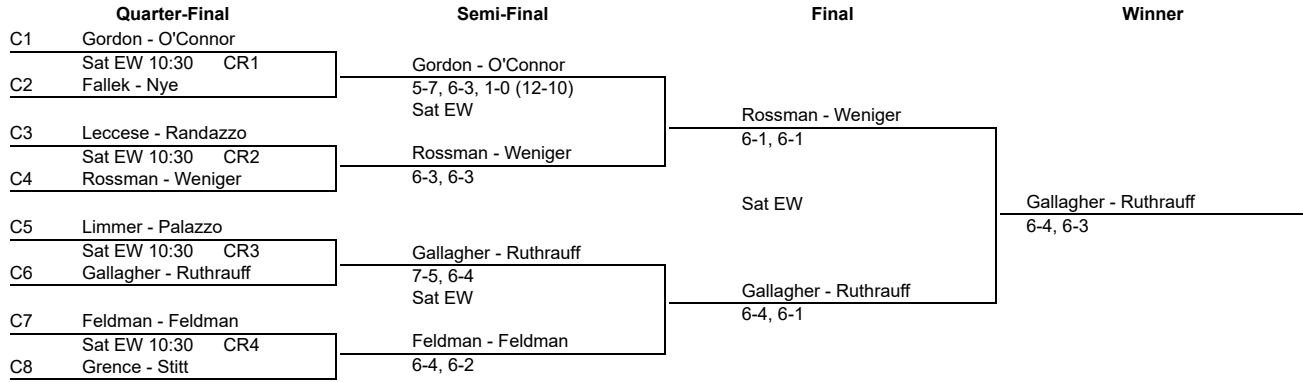

APTA Women's PTI 50+ Nationals
Saturday, March 16, 2024

Consolation Draw