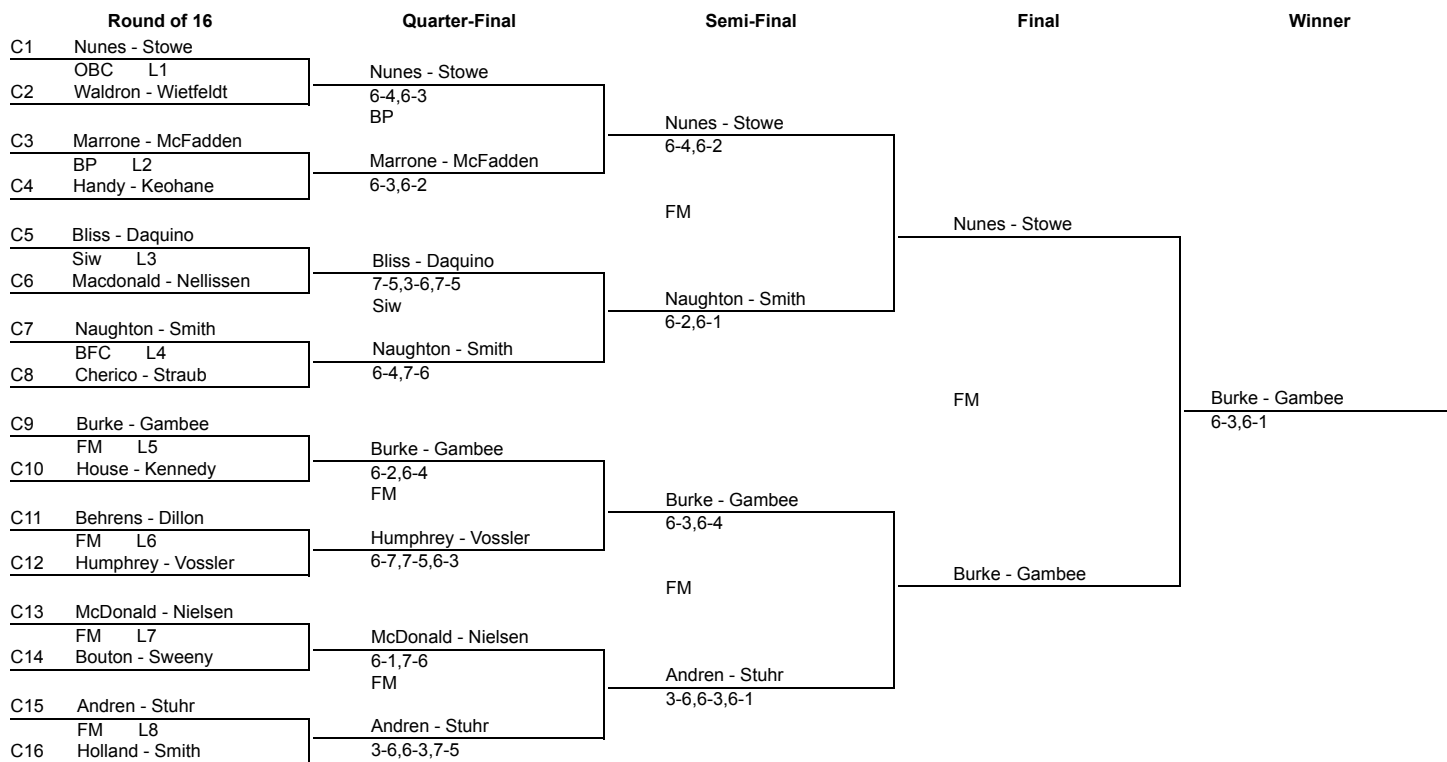

APTA Women's 50+ Nationals
Friday, January 17, 2020

Consolation Draw