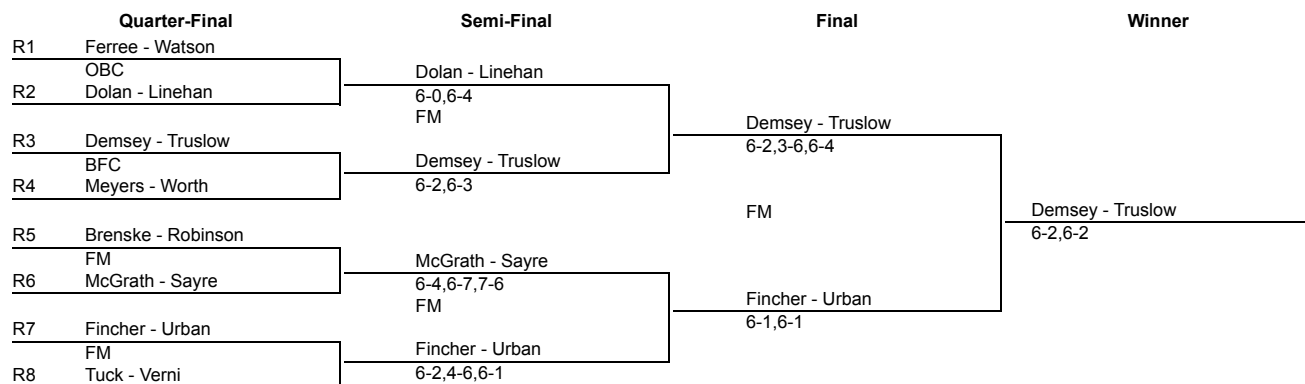

APTA Women's 50+ Nationals
Friday, January 17, 2020

Reprive Draw