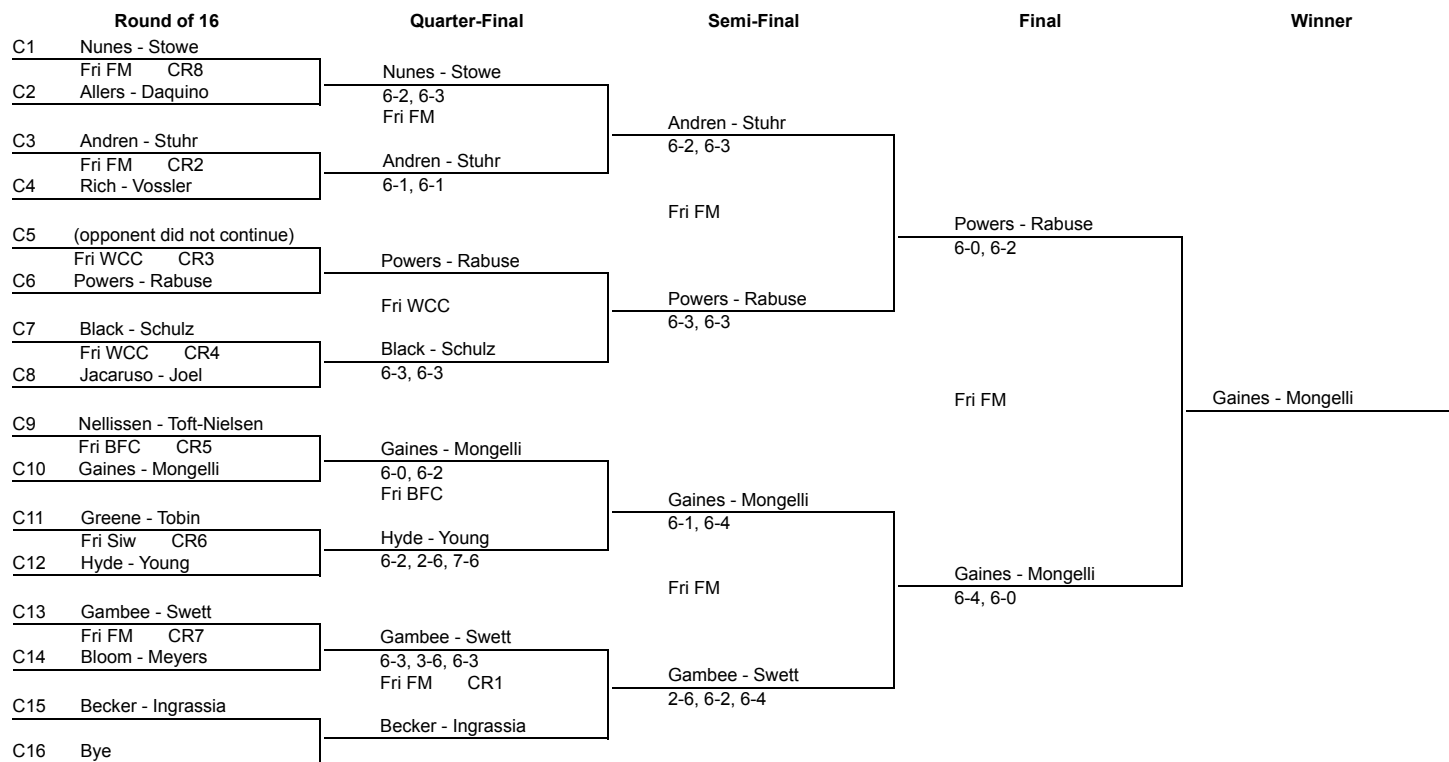

APTA Women's 50+ Nationals
Friday, January 18, 2019

Reprieve Draw

APTA Women's 50+ Nationals

Friday, January 18, 2019

Consolation Draw

APTA Women's 50+ Nationals
Friday, January 18, 2019

Consolation Reprive Draw