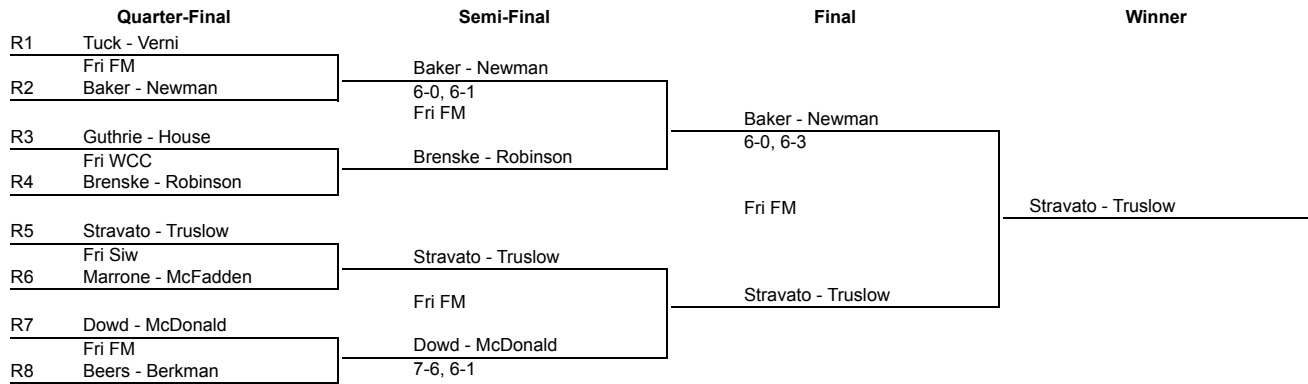

APTA Women's 50+ Nationals
Friday, January 18, 2019

Reprieve Draw