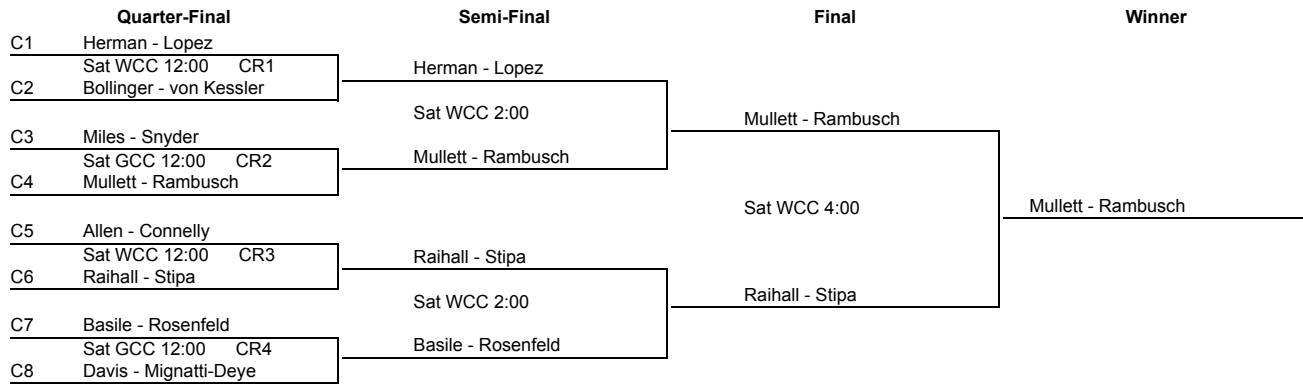

APTA Women's 45+ Nationals
Saturday, March 2, 2019

Main Draw

APTA Women's 45+ Nationals
 Saturday, March 2, 2019

Quarter Reprive Draw

APTA Women's 45+ Nationals
Saturday, March 2, 2019

16 Consolation Draw

APTA Women's 45+ Nationals
Saturday, March 2, 2019