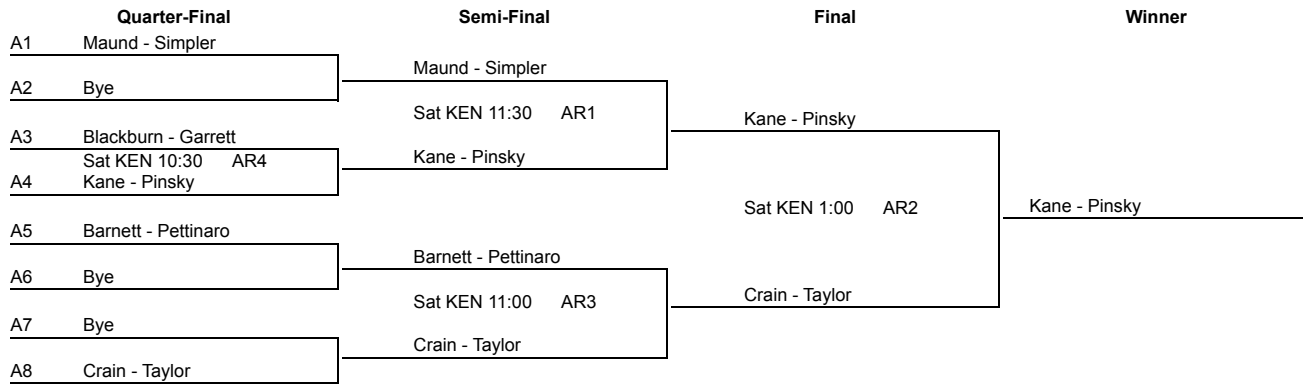

APTA Women's 45+ Nationals
Saturday, March 2, 2019

32 Consolation Draw