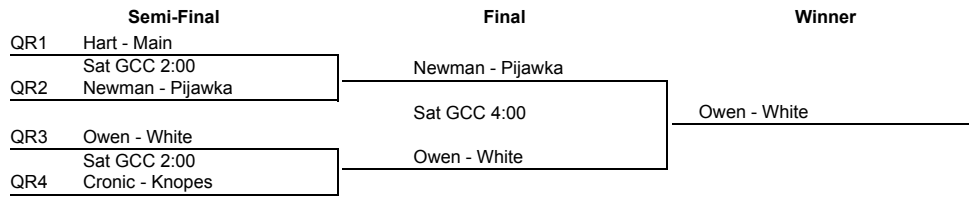

APTA Women's 45+ Nationals
Saturday, March 2, 2019

Main Draw

APTA Women's 45+ Nationals
 Saturday, March 2, 2019

Quarter Reprive Draw

APTA Women's 45+ Nationals
Saturday, March 2, 2019

16 Consolation Draw

APTA Women's 45+ Nationals
Saturday, March 2, 2019