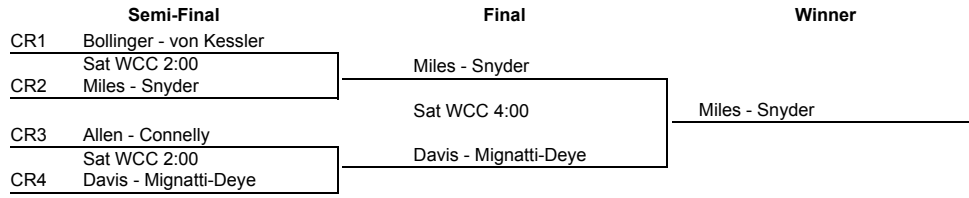

APTA Women's 45+ Nationals
Saturday, March 2, 2019

Final Consolation Draw