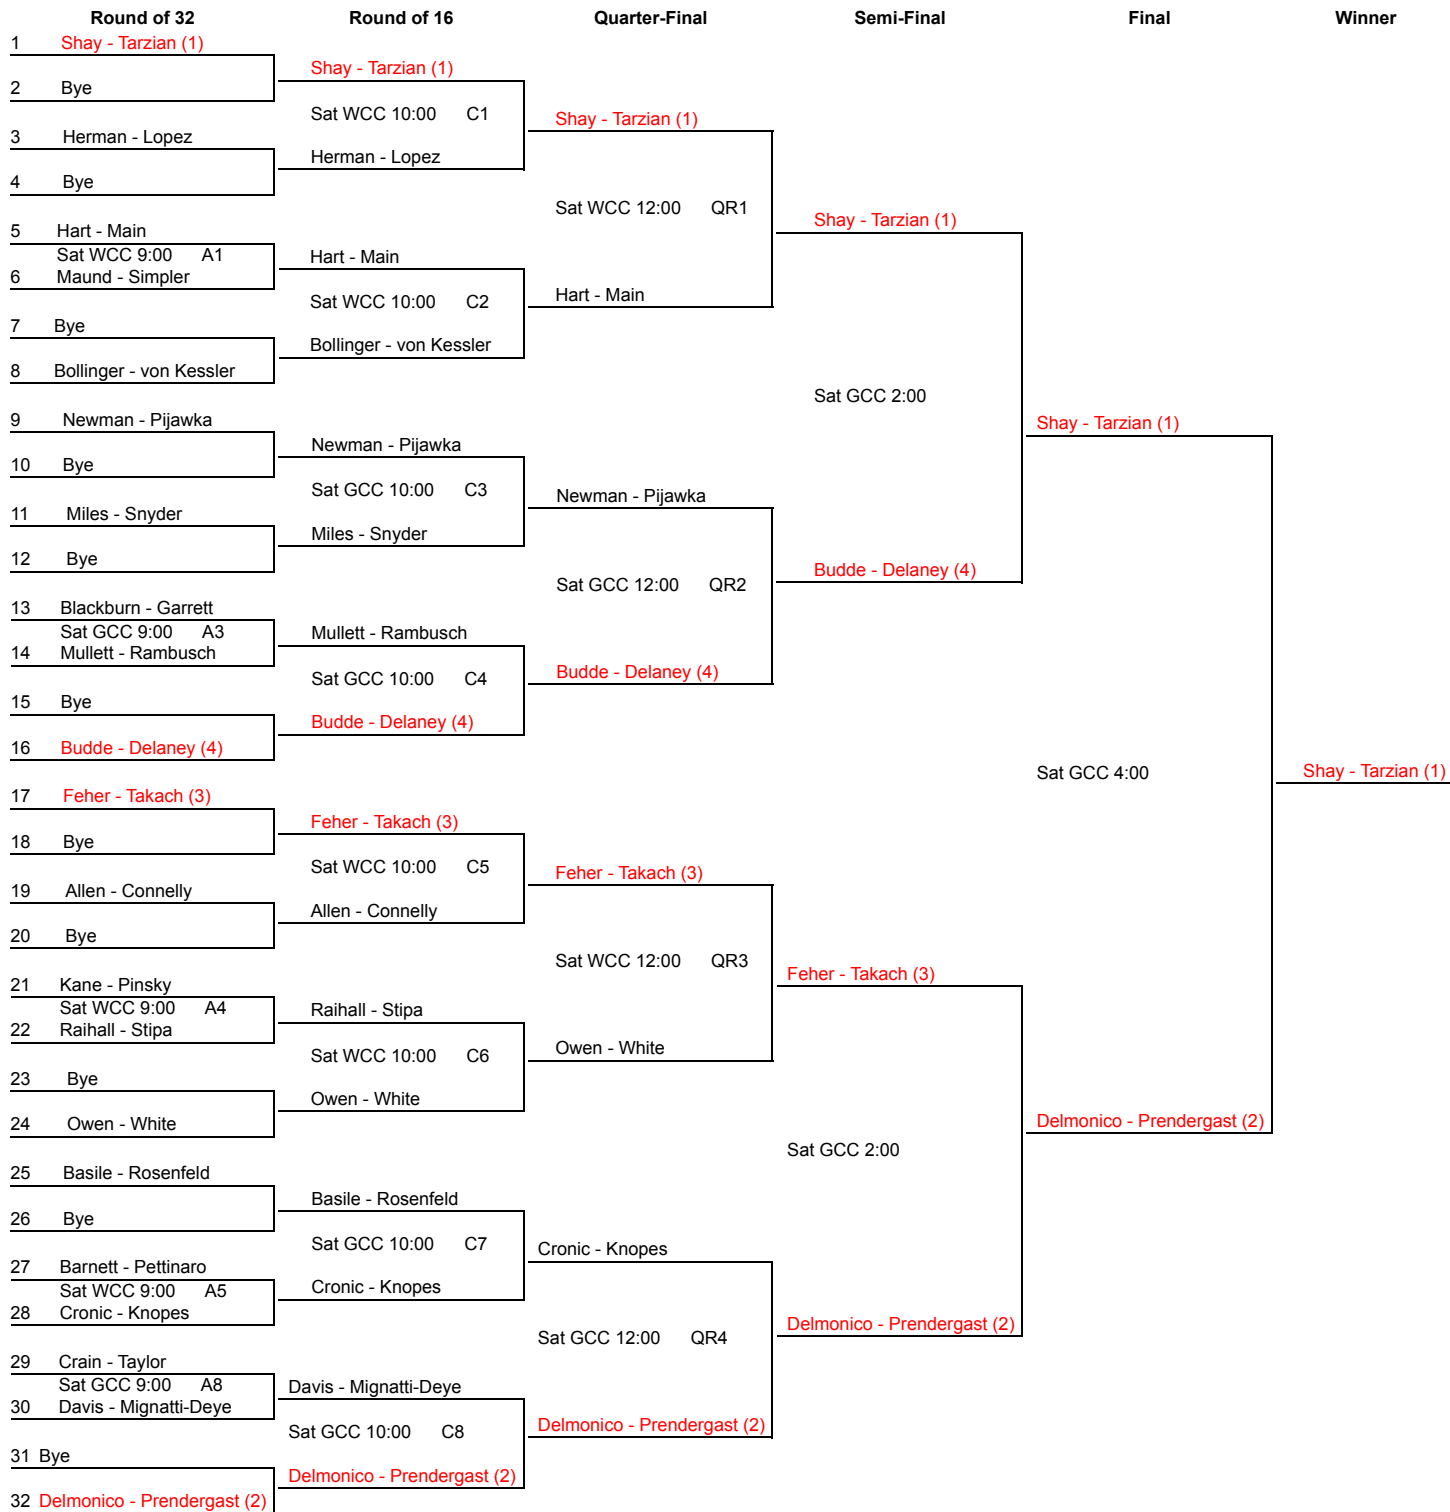

APTA Women's 45+ Nationals
Saturday, March 2, 2019

Main Draw

APTA Women's 45+ Nationals
 Saturday, March 2, 2019

Quarter Reprive Draw

APTA Women's 45+ Nationals
Saturday, March 2, 2019

16 Consolation Draw

APTA Women's 45+ Nationals
Saturday, March 2, 2019