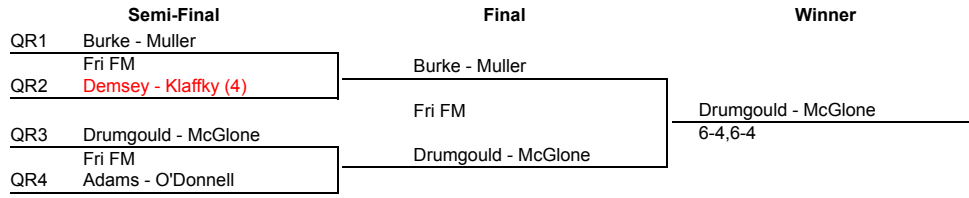

APTA Women's 50+ Nationals
Friday, January 19, 2018

Main Draw

	Round of 32	Round of 16	Quarter-Final	Semi-Final	Final	Winner
1	Dardis - Shay (1) Fri FM 9:00 C1	Dardis - Shay (1) Fri FM R1	Dardis - Shay (1) 6-1,6-0	Dardis - Shay (1) 6-0,6-1	Dardis - Shay (1) 6-1,6-1	
2	Brossy - Wierdsma					
3	Allers - Dodds Fri FM 9:00 C2	O'Hern - Reich 3-6,6-1,6-1	Fri FM QR1			
4	O'Hern - Reich					
5	Holt Schneider - Waxter Fri FM 9:00 C3	Holt Schneider - Waxter 6-4,6-1	Burke - Muller 6-7, 6-3,6-3			
6	Becker - McDonough					
7	Holland - Macdonald Fri FM 9:00 C4	Burke - Muller 6-4,6-5		Fri FM		
8	Burke - Muller					
9	McGrath - Sayre Fri Siw 9:00 C5	McGrath - Sayre 6-0, 6-1	McDonald - Yarbrough 6-3,6-3			
10	Baird - Fields					
11	Gaines - Mongelli Fri Siw 9:00 C6	McDonald - Yarbrough 6-3,6-4	Fri Siw QR2	McDonald - Yarbrough 4-6,6-3,6-2		
12	McDonald - Yarbrough					
13	Bramhall - Morton Fri BFC 9:00 C7	Mahan - Stowe 1-6,6-3,6-2	Demsey - Klaffky (4) 6-0,6-3			
14	Mahan - Stowe					
15	Hughes - Urban Fri BFC 9:00 C8	Demsey - Klaffky (4) 6-1,6-1				
16	Demsey - Klaffky (4)					
17	Delaney - Mangan (3) Fri WCC 9:00 C9	Delaney - Mangan (3) 6-0,6-0	Delaney - Mangan (3) 6-0,6-0	Delaney - Mangan (3) 6-0,6-1	Delaney - Mangan (3) 7-5, 2-6, 6-3	
18	Garcia - Rankowitz					
19	Cameron - Luders Fri WCC 9:00 C10	Baker - Graham injury forfeit	Fri FM QR3			
20	Baker - Graham					
21	Bowers - Powers Fri MET 9:00 C11	Bowers - Powers 6-0, 6-1	Drumgould - McGlone 6-0,6-3			
22	Hamer - O'Connor					
23	Andren - Guthrie Fri MET 9:00 C12	Drumgould - McGlone 6-4,6-2		Fri FM		
24	Drumgould - McGlone					
25	Adams - O'Donnell Fri FM 9:00 C13	Adams - O'Donnell 6-4,6-2	Adams - O'Donnell 6-4,6-1			
26	Giordano - Smith					
27	Tuck - Verni Fri FM 9:00 C14	Furnivall - Gambee 3-6, 7-6(7-4), 6-3	Fri FM QR4	Jaffe - Tarzian (2) 6-1,6-1		
28	Furnivall - Gambee					
29	Kriskey - Stuhr Fri FM 9:00 C15	Kriskey - Stuhr 6-0, 6-1				
30	House - Kennedy					
31	Hyde - Weaver Fri FM 9:00 C16	Jaffe - Tarzian (2) 6-0,6-0				
32	Jaffe - Tarzian (2)					

APTA Women's 50+ Nationals
Friday, January 19, 2018

Quarter Reprive Draw