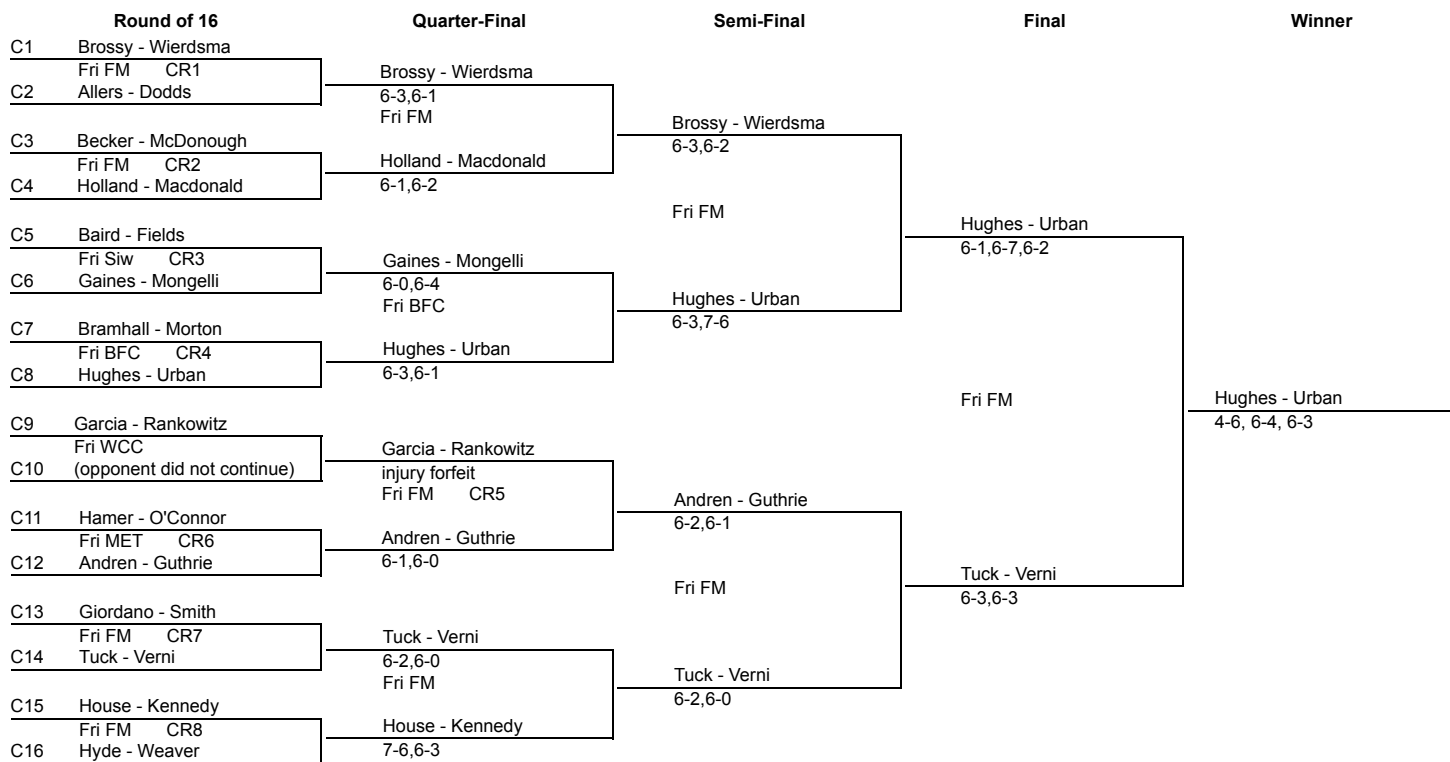

APTA Women's 50+ Nationals
Friday, January 19, 2018

Consolation Draw