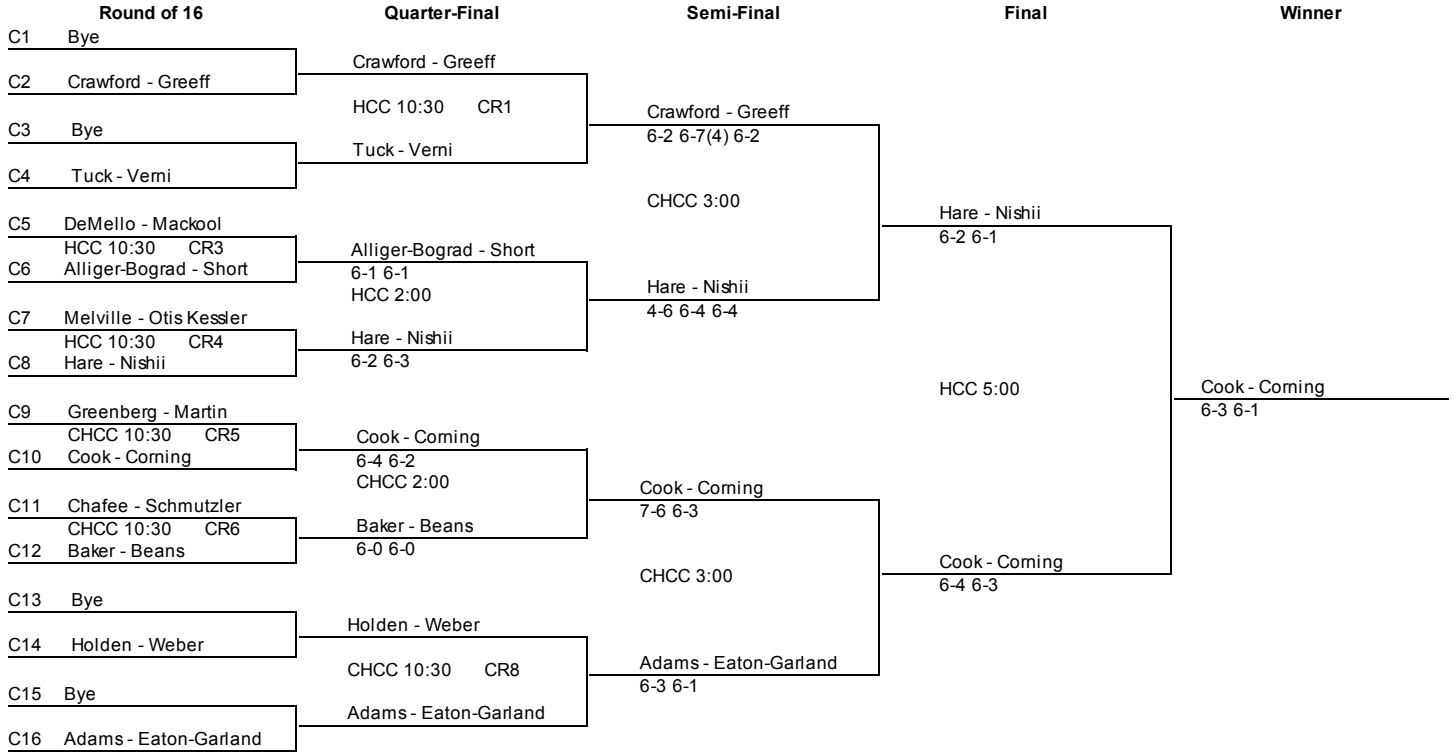

2014 APTA Women's 45+ Nationals
Saturday, Feb 22 - Sunday, Feb 23, 2014

Consolation Draw