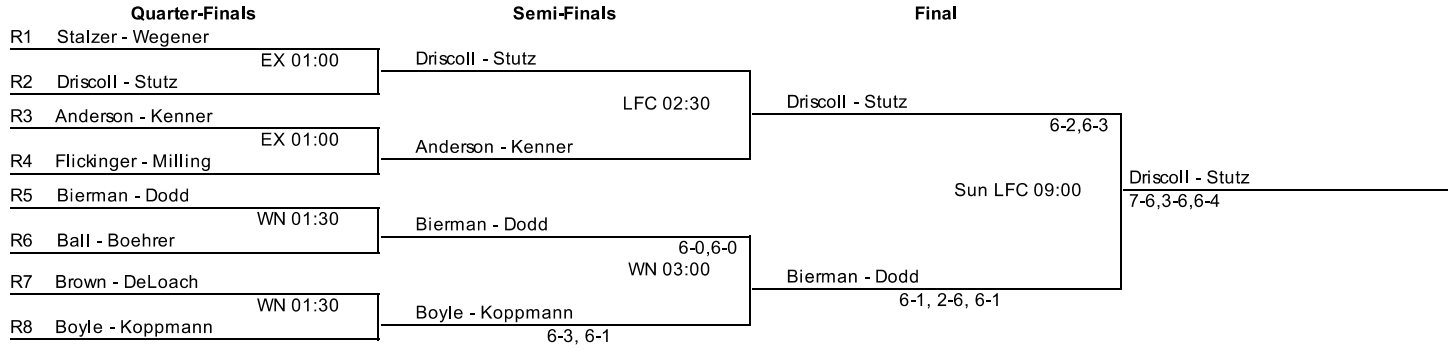

2013 APTA Women's 45+ Nationals
Saturday - Sunday, February 9-10, 2013

APTA Women's 45+ Nationals - Reprieve