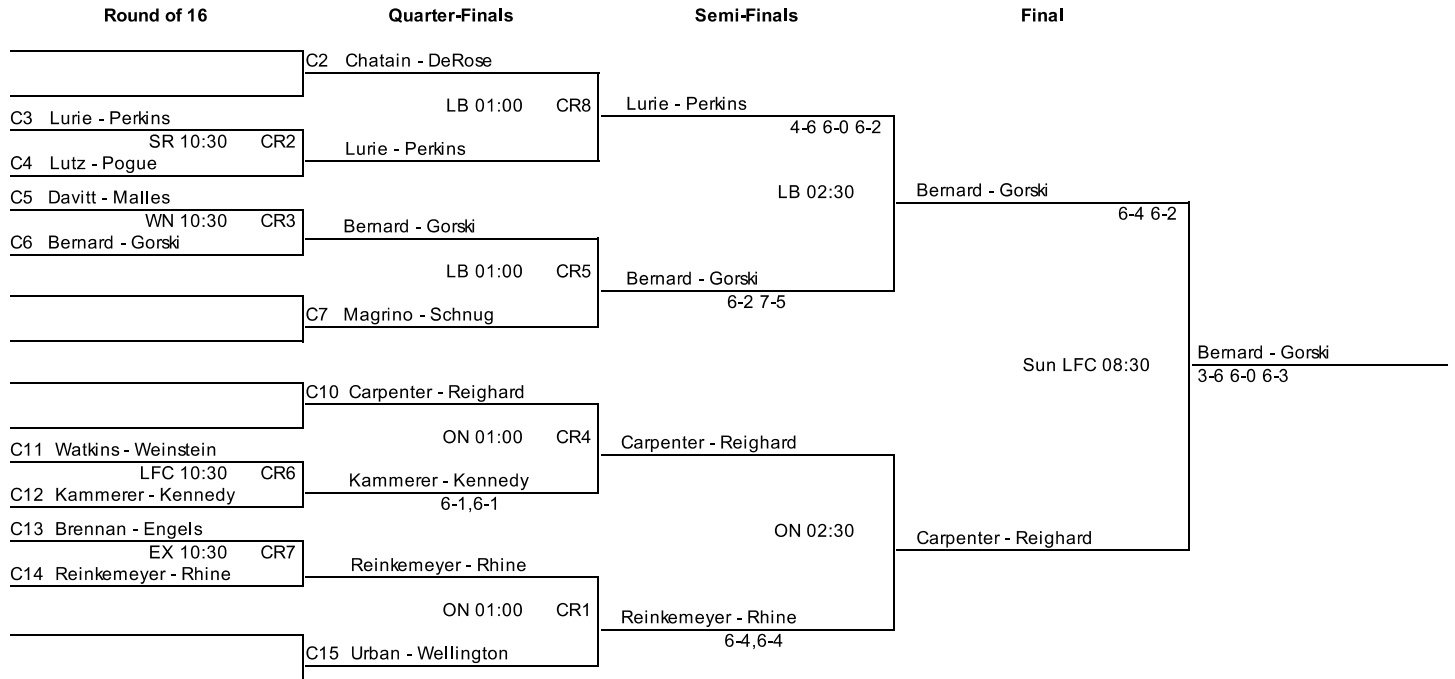

2013 APTA Women's 45+ Nationals
Saturday - Sunday, February 9-10, 2013

APTA Women's 45+ Nationals - Consolation