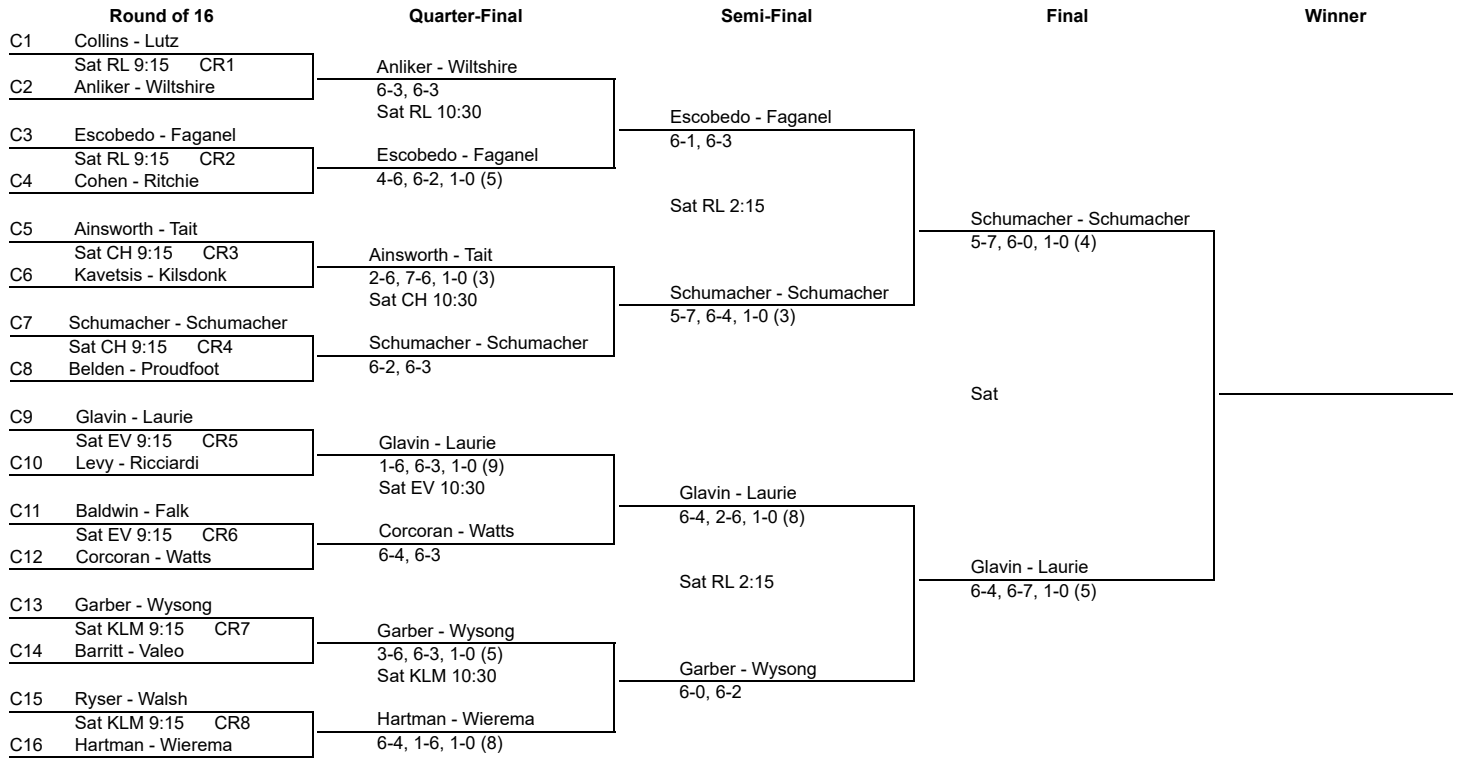

APTA Men's PTI 35+ Nationals
Saturday, March 2, 2024

Consolation Draw