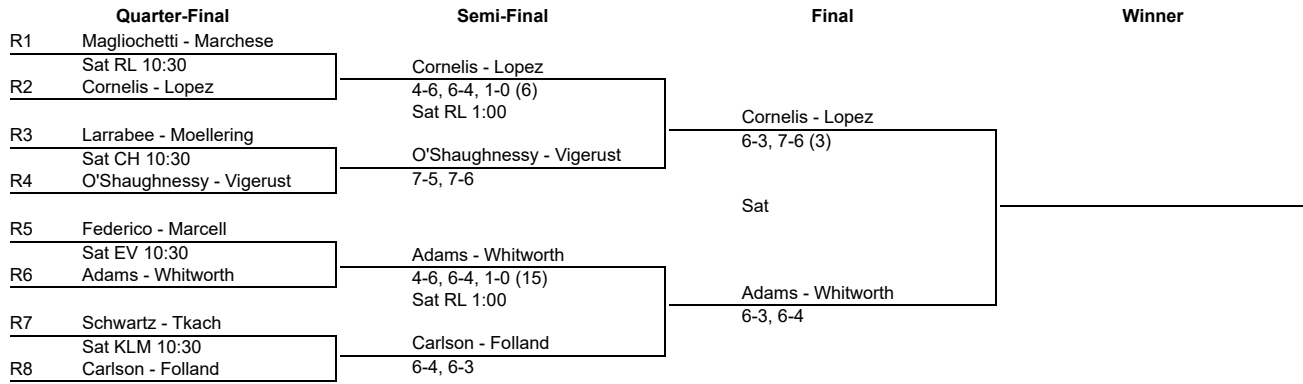

APTA Men's PTI 35+ Nationals
Saturday, March 2, 2024

Reprive Draw